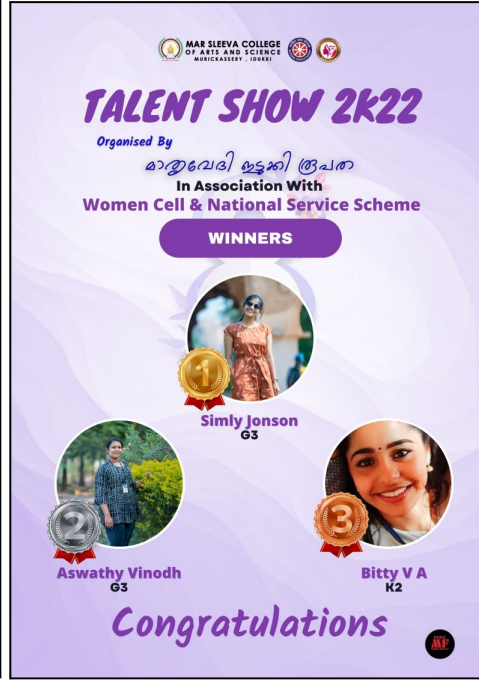

LIST OF PARTICIPANTS

- 1.Aswathy Vinod G3
- 2.Bismiya Reji C1
- 3.Snehamol Sunny T2
- 4.Sneha Joseph E2
- 5.Shiby Siby EC3
- 6.Akhila Gigi EC3
- 7.Gopika Subhash K1
- 8.Christy Mariya Vinsant T2
- 9.Amruatha E3
10. Simily Johnson G3
- 11.Bitty V A K2